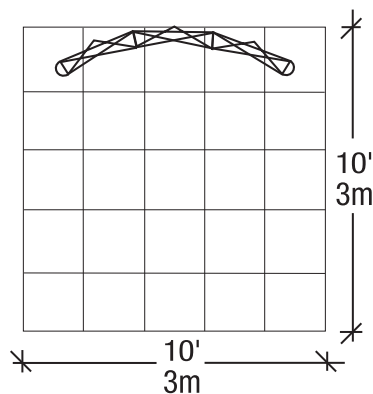

### Minimum Document Size\*

(with Bleed)

Width: 120.3125" x Height: 61"  
3054mm x 1551mm

(50% with Bleed)

Width: 60.15625" x Height: 30.5"  
1527mm x 776mm

(25% with Bleed)

Width: 30.078125" x Height: 15.25"  
764mm x 388mm

### Finished Size

Width: 118.3125" x Height: 59"  
3003mm x 1500mm

\*Your document size should encompass the crops and bleed area.

### FLOOR PLAN