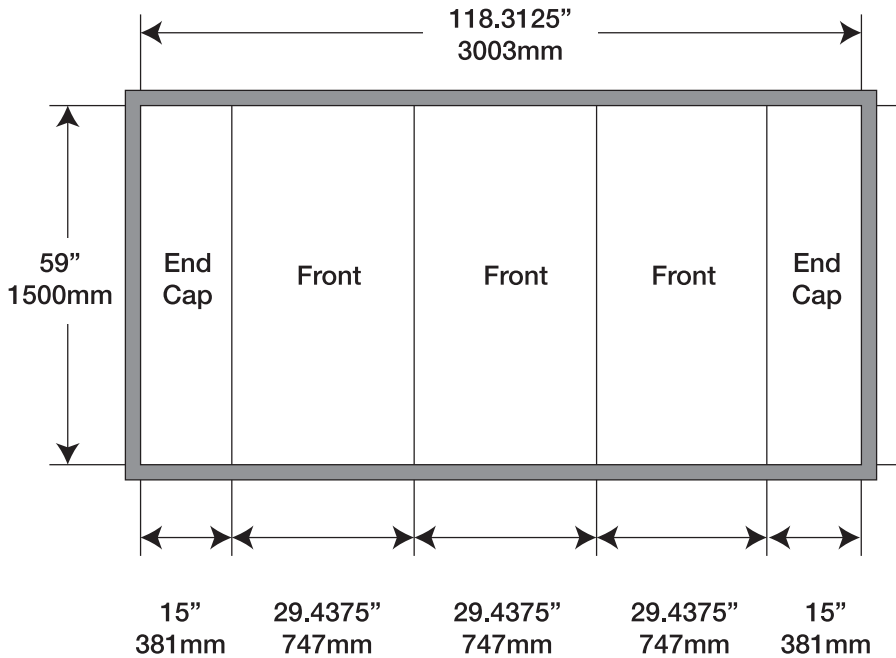

### Minimum Document Size\*

(with Bleed)

Width: 120.3125" x Height: 61"  
3054mm x 1551mm

(50% with Bleed)

Width: 60.15625" x Height: 30.5"  
1527mm x 776mm

(25% with Bleed)

Width: 30.078125" x Height: 15.25"  
764mm x 388mm

### Finished Size

Width: 118.3125" x Height: 59"  
3003mm x 1500mm

\*Your document size should encompass the crops and bleed area.

### FLOOR PLAN