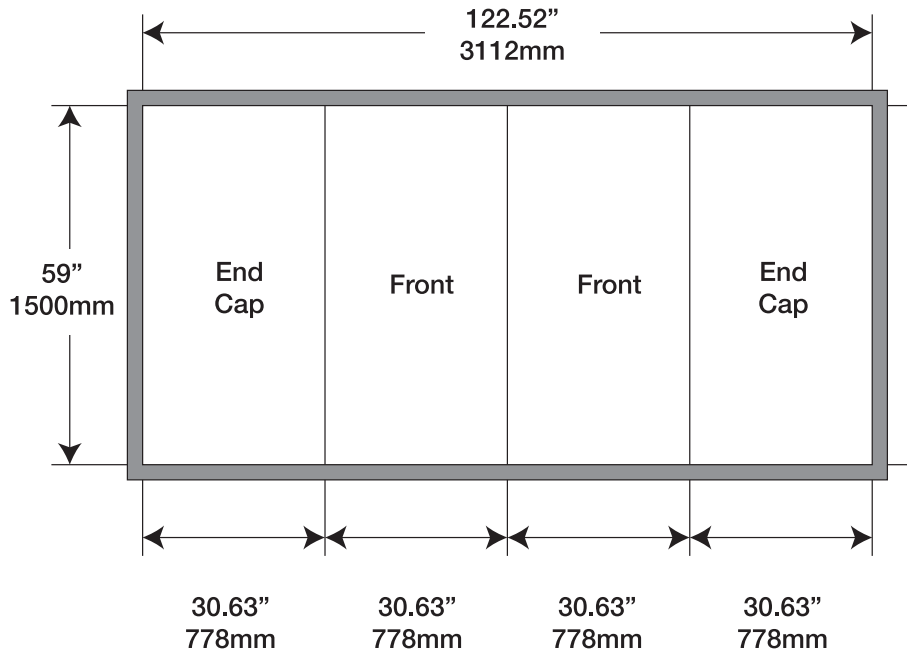

# Full Graphic Mural

# Plus Configuration

**Minimum Document Size\***

(100% with Bleed)  
 Width: 124.52" x Height: 61"  
 3163mm x 1551mm

(50% with Bleed)  
 Width: 62.26" x Height: 30.5"  
 1581.5mm x 776mm

(25% with Bleed)  
 Width: 31.13" x Height: 15.25"  
 791mm x 388mm

**Finished Size**

Width: 122.52" x Height: 59"  
 3112mm x 1500mm

\*Your document size should encompass the crops and bleed area.

**FLOOR PLAN**

**ELEVATION**