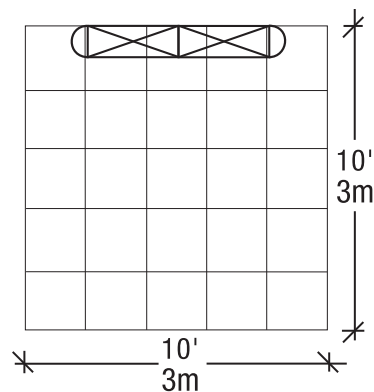

# Plus Configuration

**Minimum Document Size\***

(100% with Bleed)  
 Width: 124.52" x Height: 61"  
 3163mm x 1551mm

(50% with Bleed)  
 Width: 62.26" x Height: 30.5"  
 1581.5mm x 776mm

(25% with Bleed)  
 Width: 31.13" x Height: 15.25"  
 791mm x 388mm

**Finished Size**

Width: 122.52" x Height: 59"  
 3112mm x 1500mm

\*Your document size should encompass the crops and bleed area.

**FLOOR PLAN**

**ELEVATION**