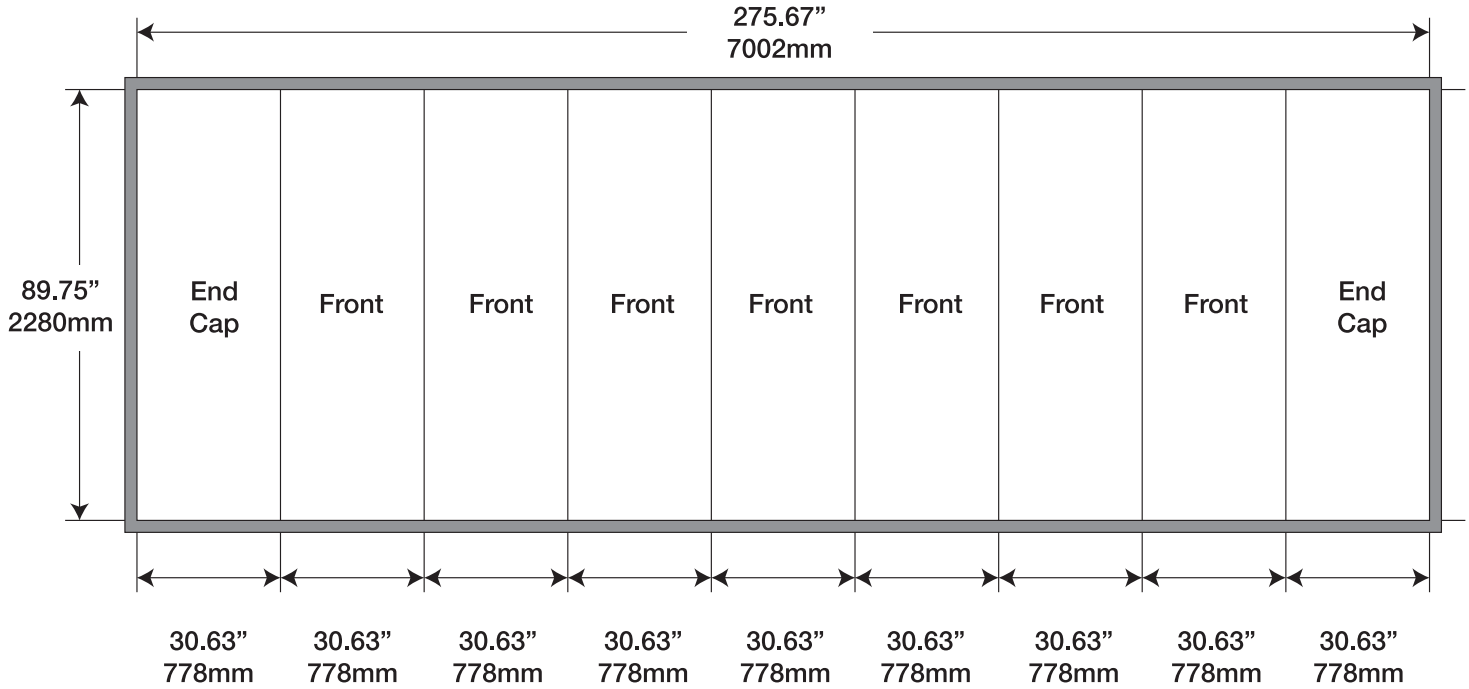

Tempest Kit

Plus Configuration

Minimum Document Size*

(100% with Bleed)
 Width: 277.67" x Height: 91.75"
 7053mm x 2331mm

(25% with Bleed)
 Width: 69.4175" x Height: 22.9375"
 1763.25mm x 583mm

(50% with Bleed)
 Width: 138.835" x Height: 45.875"
 3526.5mm x 1166mm

Finished Size
 Width: 275.67" x Height: 89.75"
 7002mm x 2280mm

*Your document size should encompass the crops and bleed area.

FLOOR PLAN

ELEVATION