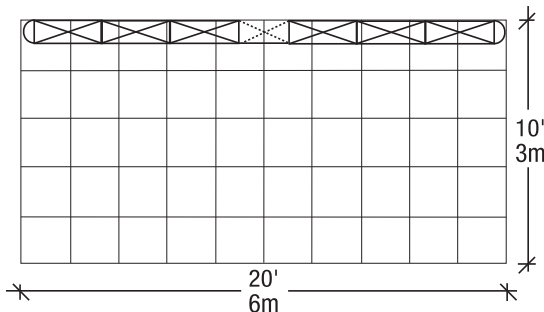

Tempest Kit

Plus Configuration

Minimum Document Size*

(100% with Bleed)
 Width: 277.67" x Height: 91.75"
 7053mm x 2331mm

(25% with Bleed)
 Width: 69.4175" x Height: 22.9375"
 1763.25mm x 583mm

(50% with Bleed)
 Width: 138.835" x Height: 45.875"
 3526.5mm x 1166mm

Finished Size
 Width: 275.67" x Height: 89.75"
 7002mm x 2280mm

*Your document size should encompass the crops and bleed area.

FLOOR PLAN

ELEVATION