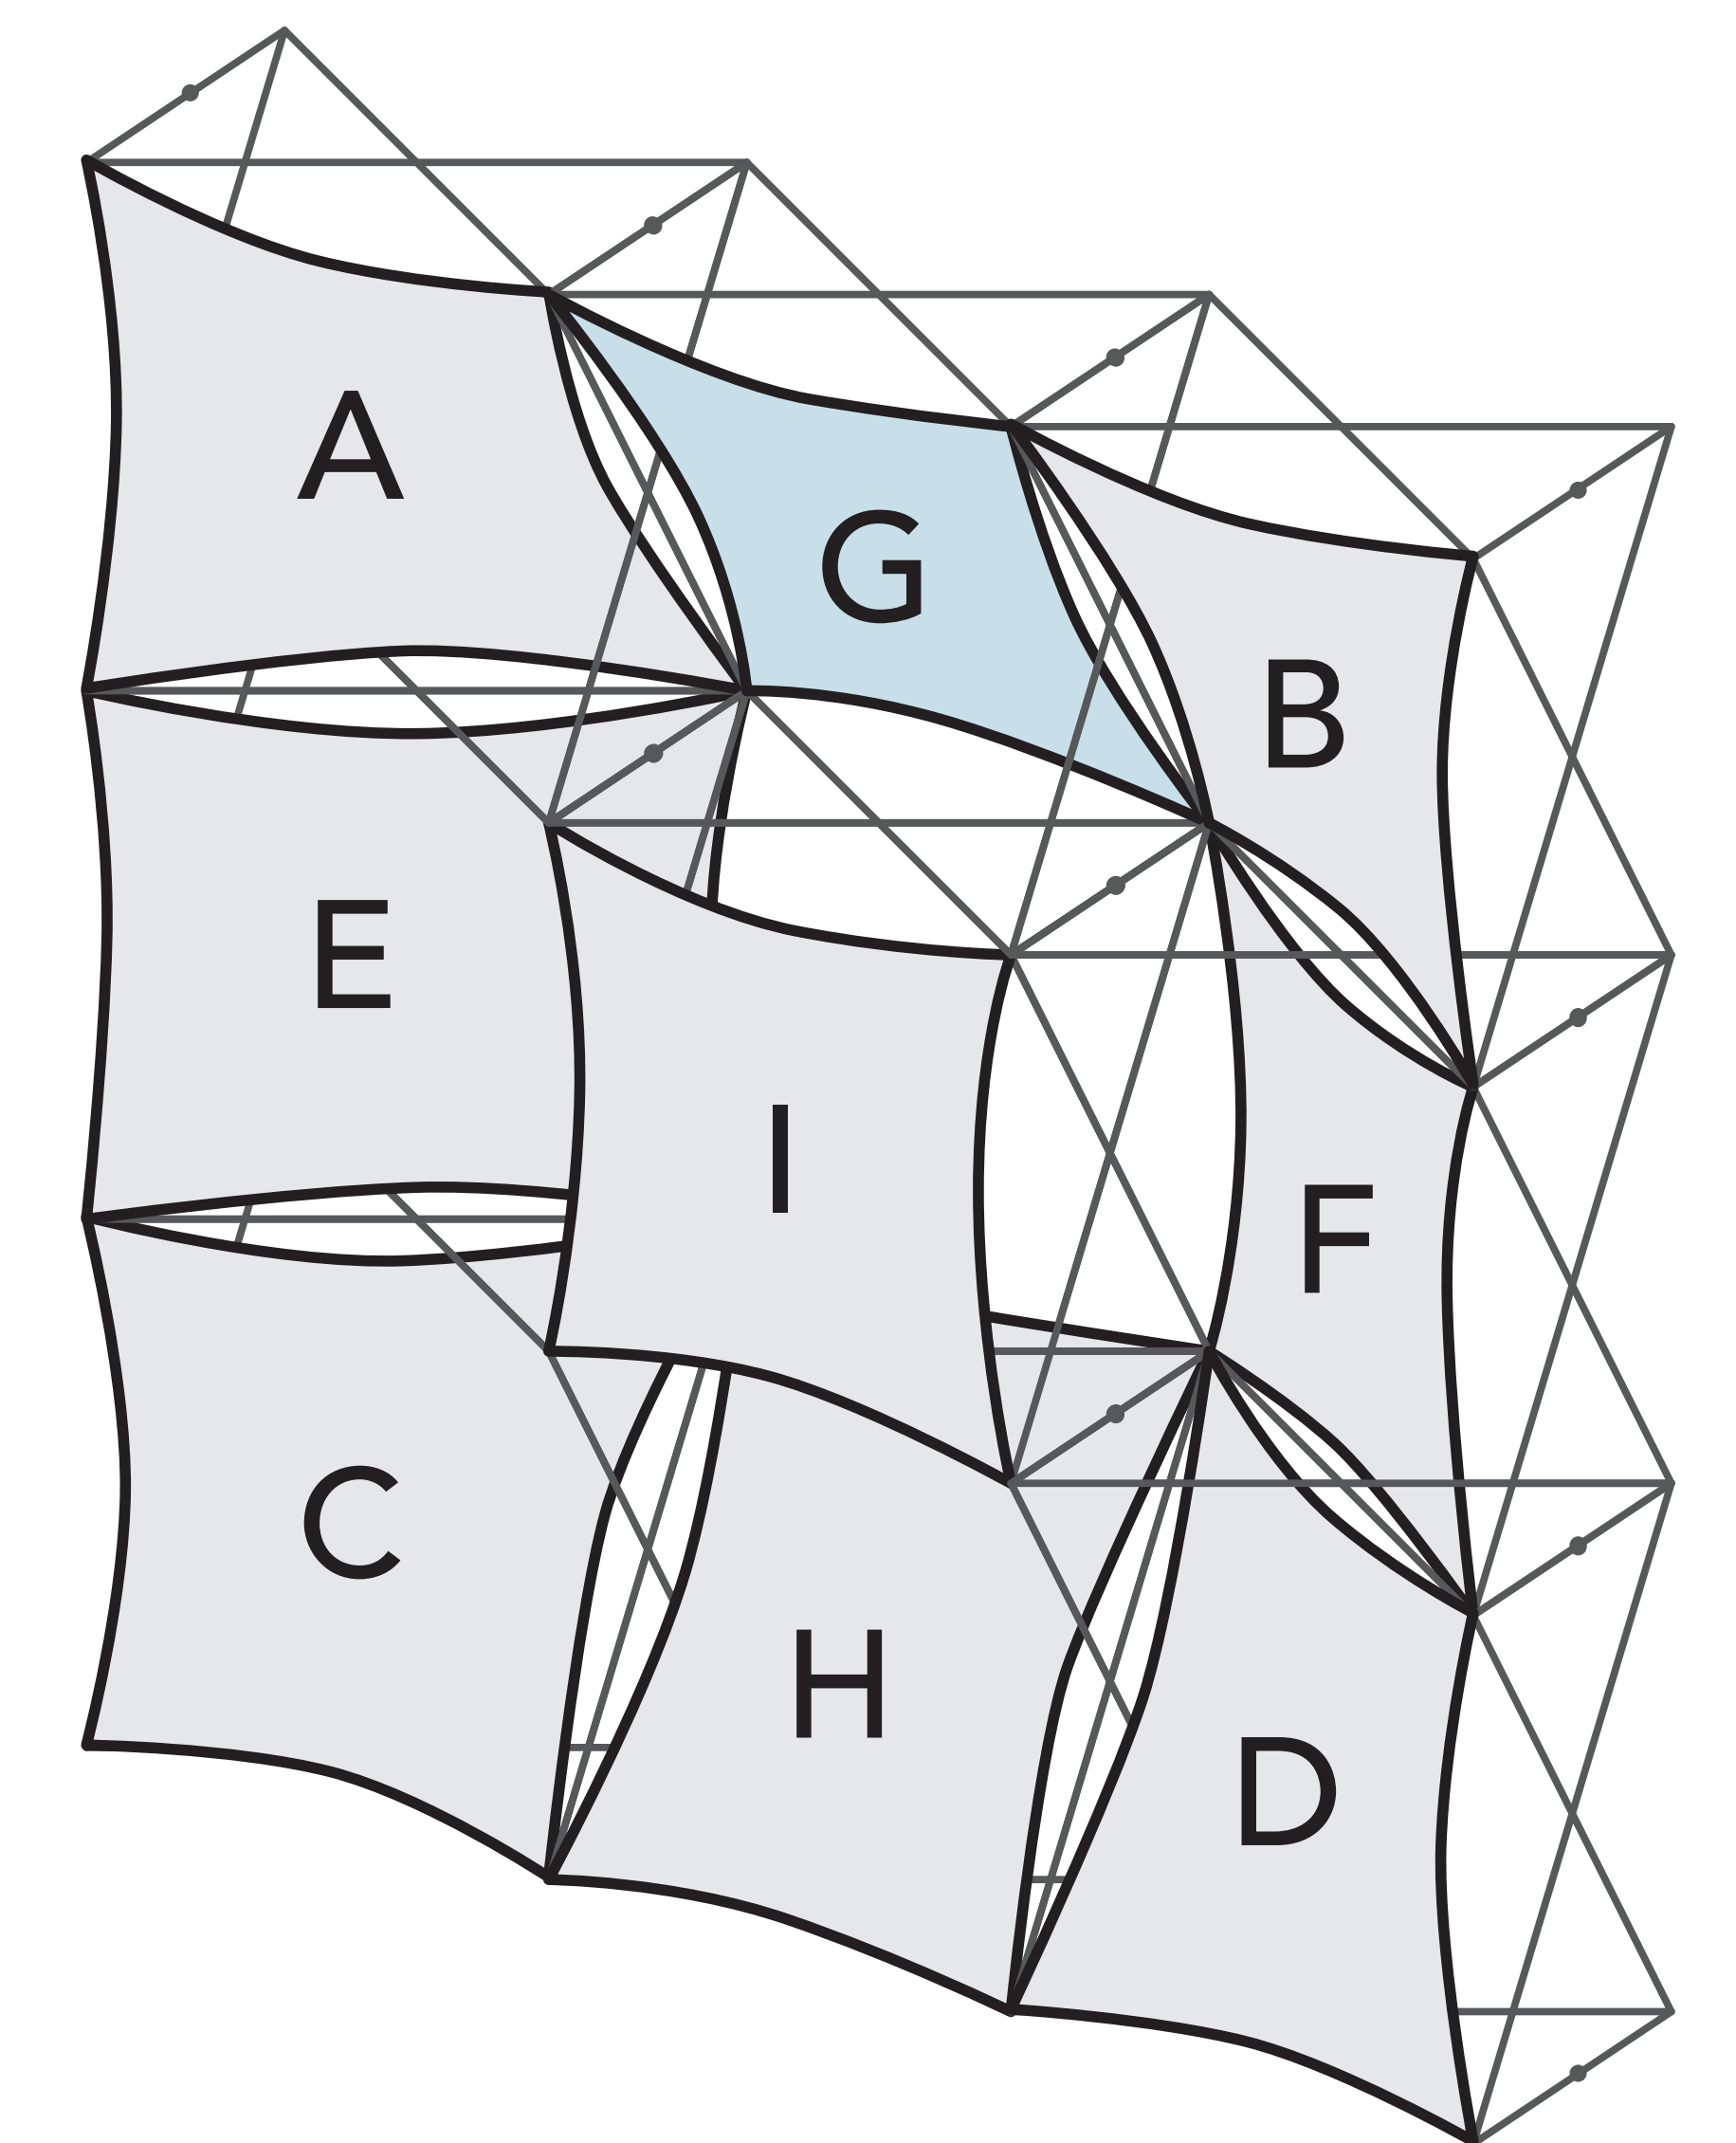

X-FACTOR: A term describing the result of tension at all corners and connection points of an Xpressions skin when placed on a frame. The artwork will be stretched with the least amount of distortion at the center of each quad, and the most distortion within the outer 3-5" of the skin. It is not a live area, as the image will be visible.

Final Size: 26.5"w × 26.5"h

X-FACTOR shown: 3" in on all sides

1×1 Single Twist

expressions X1 skin D

Print Size: 28"w × 28"h

Final Size: 26.5"w × 26.5"h

X-FACTOR shown: 3" in on all sides

1×1 Horizontal Thread expressions X1 skin E

Print Size: 29.5"w × 27.5"h

Final Size: 28"w × 26"h

X-FACTOR shown: 3" in on all sides

1×1 Horizontal Thread

xpressions X1 **skin F**

Print Size: 29.5"w × 27.5"h

Final Size: 28"w × 26"h

X-FACTOR shown: 3" in on all sides

1×1 Vertical Thread Expressions X1 skin G

Print Size: 27.5"w × 29.5"h

Final Size: 26"w × 28"h

X-FACTOR shown: 3" in on all sides

3×3 KIT Q

1×1 Vertical Thread Expressions X1 skin H

Print Size: 27.5"w × 29.5"h