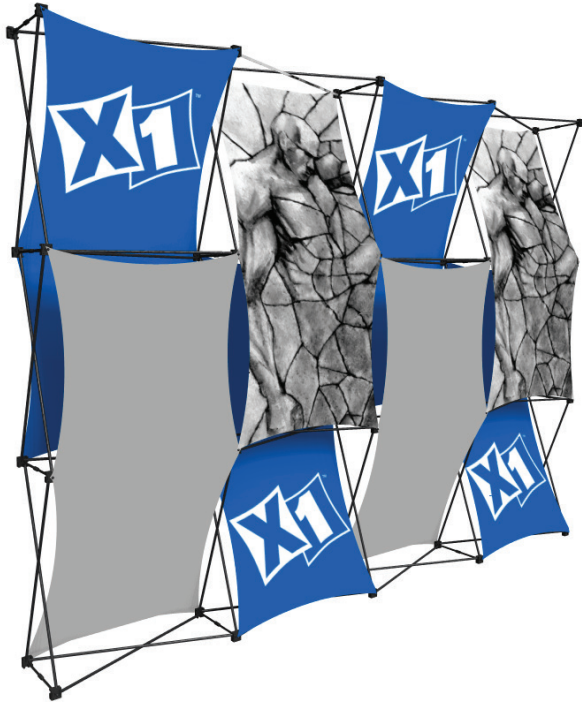

The X1 Display System is a fantastic solution for:

- Tradeshows/Conferences
- Sales presentations
- Product roll outs
- Special events
- Directional signage

SKIN A		SKIN B		SKIN C		SKIN D		SKIN E		SKIN F	
1X2 THREAD		1X2 THREAD		1X2 THREAD		1X2 THREAD		1X2 THREAD		1X2 THREAD	
											
Final: 26" x 54.75" Print: 27.5" x 56.25"		Final: 26" x 54.75" Print: 27.5" x 56.25"		Final: 26" x 54.75" Print: 27.5" x 56.25"		Final: 26" x 54.75" Print: 27.5" x 56.25"		Final: 26" x 54.75" Print: 27.5" x 56.25"		Final: 26" x 54.75" Print: 27.5" x 56.25"	
SKIN G		SKIN H									
1X2 THREAD		1X2 THREAD									
											
Final: 26" x 54.75" Print: 27.5" x 56.25"		Final: 26" x 54.75" Print: 27.5" x 56.25"									

**X1™ 4X3**  
 Open Dimensions: 117.5" x 88.5" x 12.5"  
 Closed Dimensions: 7" x 9" x 32.25"  
 Weight: 18 lbs