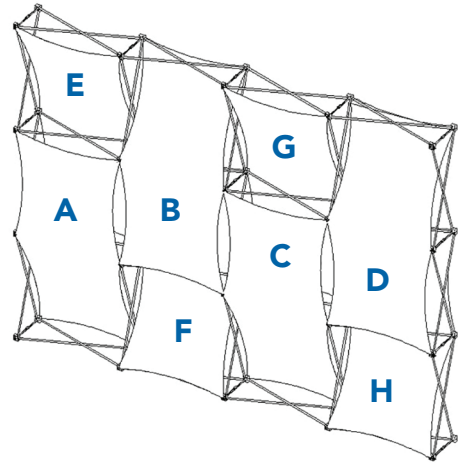

The X1 Display System is a fantastic solution for:

- Tradeshows/Conferences
- Sales presentations
- Product roll outs
- Special events
- Directional signage

SKIN A		SKIN B		SKIN C		SKIN D		SKIN E		SKIN F	
1X2 THREAD		1X2 THREAD		1X2 THREAD		1X2 THREAD		1X2 THREAD		1X2 THREAD	
											
Final: 26" x 54.75" Print: 27.5" x 56.25"		Final: 26" x 54.75" Print: 27.5" x 56.25"		Final: 26" x 54.75" Print: 27.5" x 56.25"		Final: 26" x 54.75" Print: 27.5" x 56.25"		Final: 26" x 54.75" Print: 27.5" x 56.25"		Final: 26" x 54.75" Print: 27.5" x 56.25"	
SKIN G		SKIN H									
1X2 THREAD		1X2 THREAD									
											
Final: 26" x 54.75" Print: 27.5" x 56.25"		Final: 26" x 54.75" Print: 27.5" x 56.25"									

**X1™ 4X3**  
 Open Dimensions: 117.5" x 88.5" x 12.5"  
 Closed Dimensions: 7" x 9" x 32.25"  
 Weight: 18 lbs