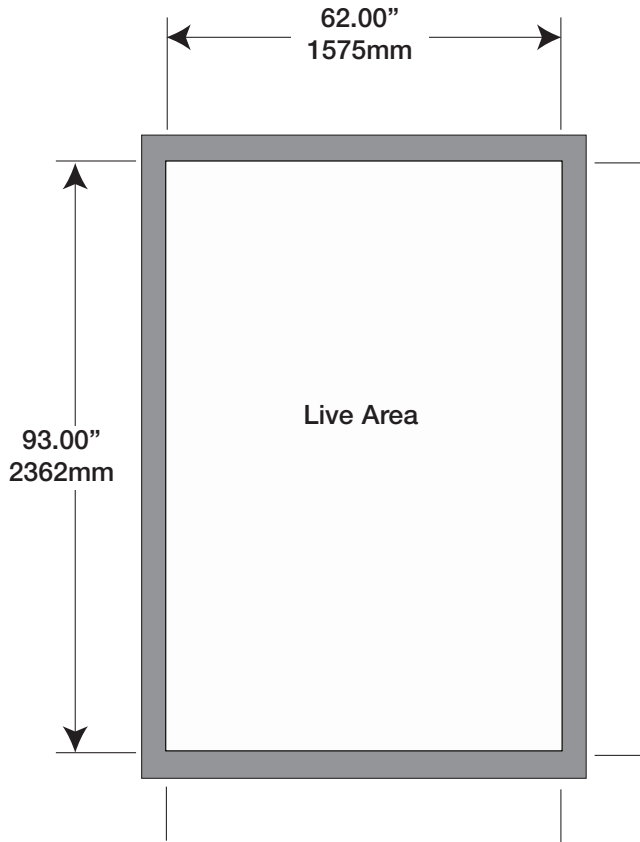

5' LightWall Kiosk

Plus Configuration

Minimum Document Size*

(100% with Bleed)
Width: 66.00" x Height: 97.00"
1676mm x 2464mm

(50% with Bleed)
Width: 33.00" x Height: 48.50"
838mm x 1232mm

(25% with Bleed)
Width: 16.50" x Height: 24.25"
419mm x 616mm

Finished Size

Width: 62.00" x Height: 93.00"
1575mm x 2362mm

-  Live Area
-  Blockout Area
-  Bleed (to be trimmed)

FLOOR PLAN

ELEVATION