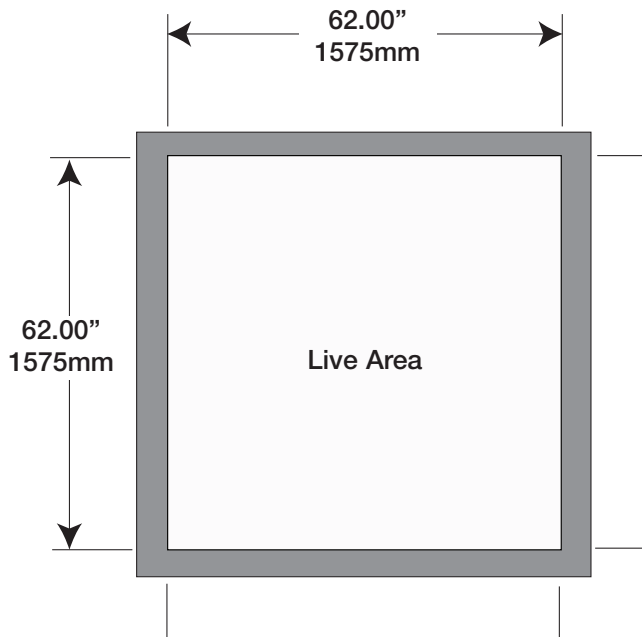

5' LightWall Tabletop

Plus Configuration

Minimum Document Size*

(100% with Bleed)
Width: 66.00" x Height: 66.00"
1676mm x 1676mm

(50% with Bleed)
Width: 33.00" x Height: 33.00"
838mm x 838mm

(25% with Bleed)
Width: 16.50" x Height: 16.50"
419mm x 419mm

Finished Size

Width: 62.00" x Height: 62.00"
1575mm x 1575mm

FLOOR PLAN

ELEVATION