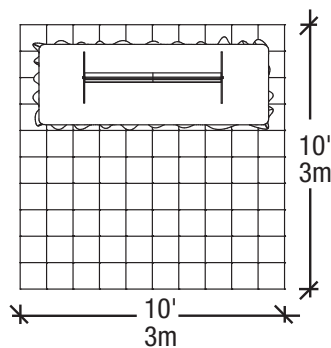

5' LightWall Tabletop

Plus Configuration

Minimum Document Size*

(100% with Bleed)
Width: 66.00" x Height: 66.00"
1676mm x 1676mm

(50% with Bleed)
Width: 33.00" x Height: 33.00"
838mm x 838mm

(25% with Bleed)
Width: 16.50" x Height: 16.50"
419mm x 419mm

Finished Size

Width: 62.00" x Height: 62.00"
1575mm x 1575mm

FLOOR PLAN

ELEVATION