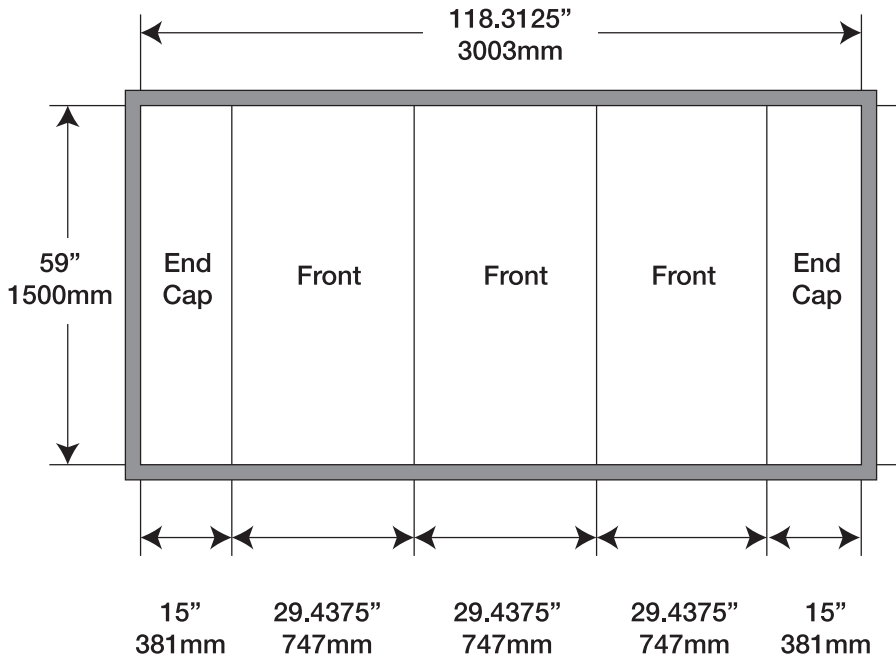

505.828.0574

EXHIB-IT! All Rights Reserved. COPYRIGHT 2020

Libra Kit

Classic Configuration

Minimum Document Size*

(with Bleed)

Width: 120.3125" x Height: 61"
3054mm x 1551mm

(50% with Bleed)

Width: 60.15625" x Height: 30.5"
1527mm x 776mm

(25% with Bleed)

Width: 30.078125" x Height: 15.25"
764mm x 388mm

Finished Size

Width: 118.3125" x Height: 59"
3003mm x 1500mm

*Your document size should encompass the crops and bleed area.

FLOOR PLAN

ELEVATION