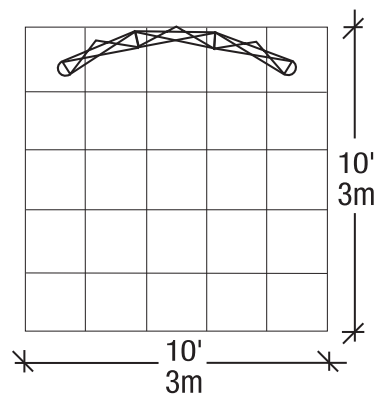

505.828.0574

EXHIB-IT! All Rights Reserved. COPYRIGHT 2020

Libra Kit

Classic Configuration

Minimum Document Size*

(with Bleed)

Width: 120.3125" x Height: 61"
3054mm x 1551mm

(50% with Bleed)

Width: 60.15625" x Height: 30.5"
1527mm x 776mm

(25% with Bleed)

Width: 30.078125" x Height: 15.25"
764mm x 388mm

Finished Size

Width: 118.3125" x Height: 59"
3003mm x 1500mm

*Your document size should encompass the crops and bleed area.

FLOOR PLAN

ELEVATION