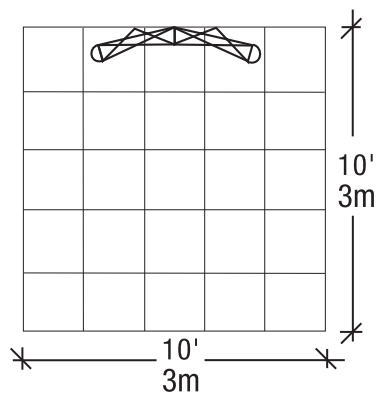

### Minimum Document Size\*

(with Bleed)

Width: 90.875" x Height: 61"  
2307mm x 1551mm

(50% with Bleed)

Width: 45.4375" x Height: 30.5"  
1154mm x 776mm

(25% with Bleed)

Width: 22.71875" x Height: 15.25"  
577mm x 388mm

### Finished Size

Width: 88.875" x Height: 59"  
2256mm x 1500mm

\*Your document size should encompass the crops and bleed area.

Live Area

Bleed (to be trimmed)

### FLOOR PLAN