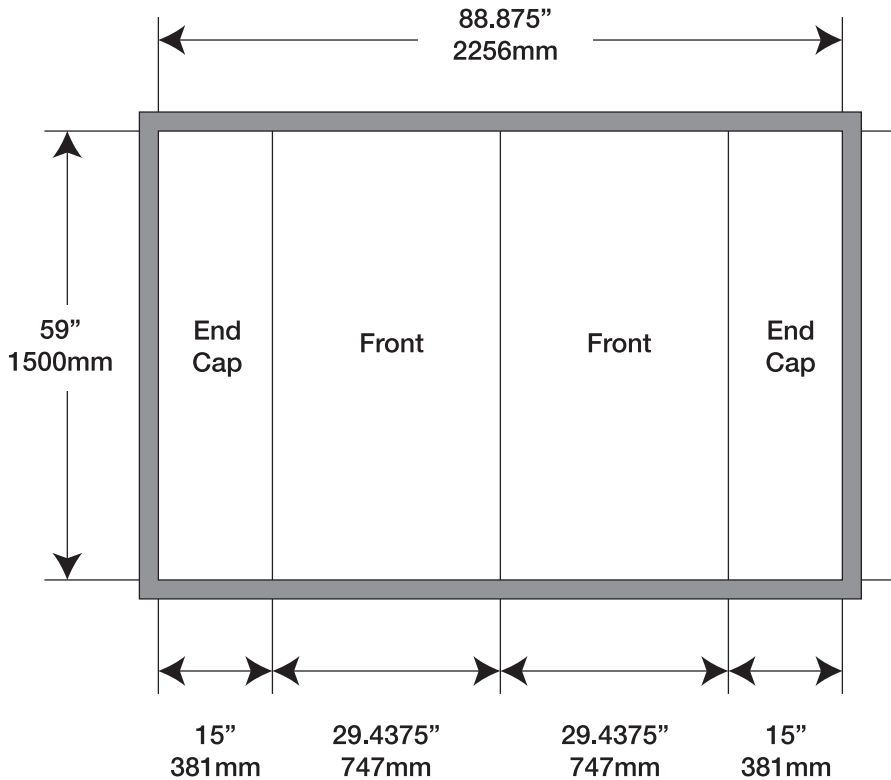

### Minimum Document Size\*

(with Bleed)

Width: 90.875" x Height: 61"  
2307mm x 1551mm

(50% with Bleed)

Width: 45.4375" x Height: 30.5"  
1154mm x 776mm

(25% with Bleed)

Width: 22.71875" x Height: 15.25"  
577mm x 388mm

### Finished Size

Width: 88.875" x Height: 59"  
2256mm x 1500mm

\*Your document size should encompass the crops and bleed area.

Live Area

Bleed (to be trimmed)

### FLOOR PLAN